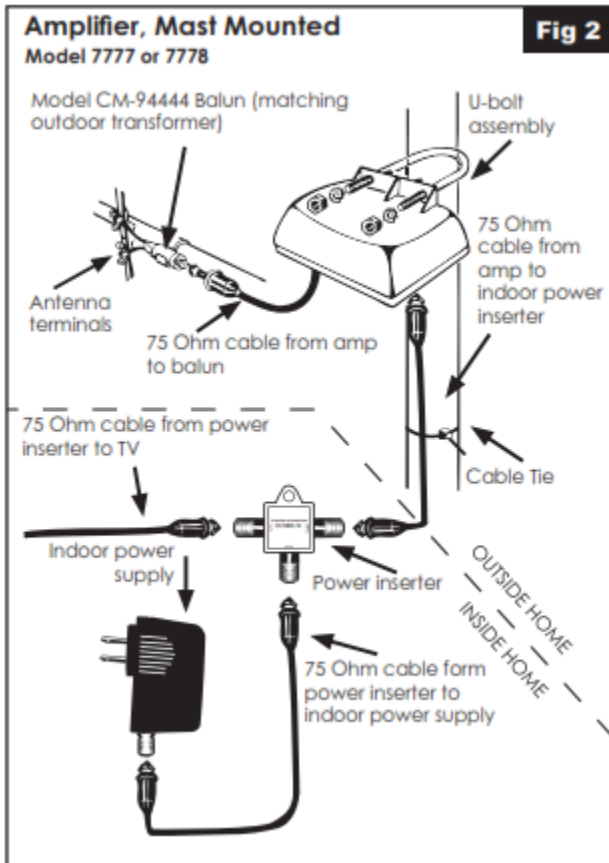

Hardware used:

Hauppauge WinTV HVR-980

Radio Shack 150-1109 30dB inline coax antenna mounted TV amplifier

Currently available:

Hauppauge WinTV-dualHD TV Tuner (includes WinTV v8 DVR software for Windows). \$70

Channel Master Titan 2 High Gain Preamp CM7777 (30dB) \$70

AirTV: Dual-tuner WiFi Streamer. AirTV seamlessly streams local channels in HD throughout your house.

Connects one HD antenna to all network connected devices via WiFi. \$120