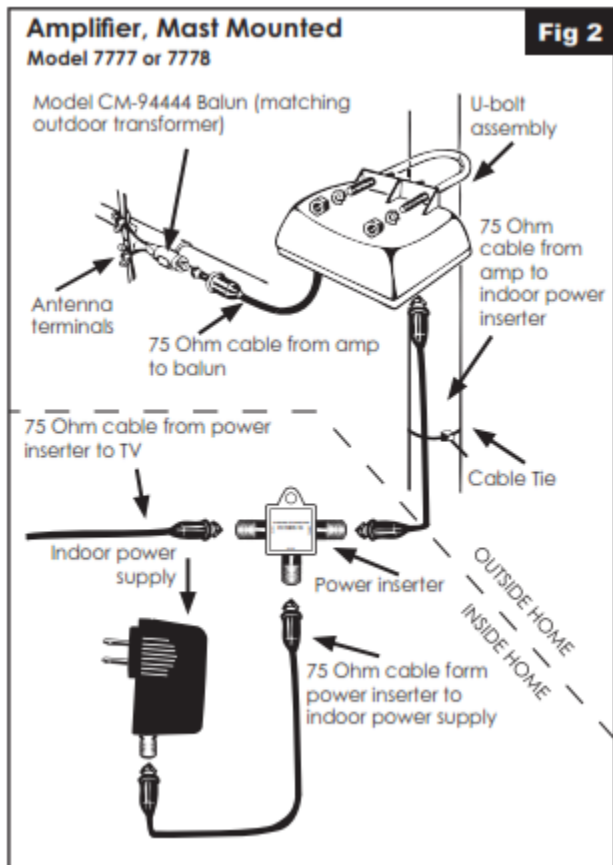

Hardware used:
 Hauppauge WinTV HVR-980
 Radio Shack 150-1109 30dB inline coax antenna mounted TV amplifier

Currently available:

Hauppauge WinTV-dualHD TV Tuner (includes WinTV v8 DVR software for Windows). \$70
 Channel Master Titan 2 High Gain Preamp CM7777 (30dB) \$70
 AirTV: Dual-tuner WiFi Streamer. AirTV seamlessly streams local channels in HD throughout your house.
 Connects one HD antenna to all network connected devices via WiFi. \$120